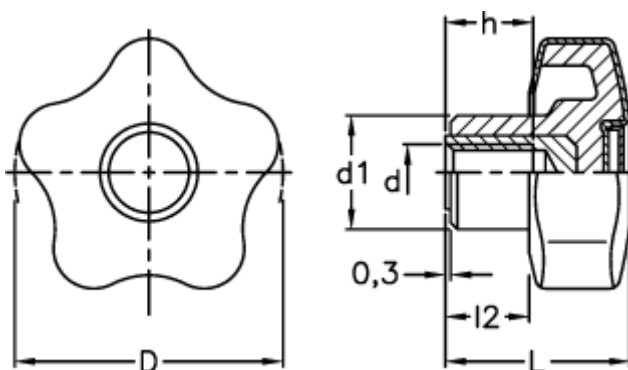

Article number: 23021699524

Description: E+G Lobe knob

VCT.53 B-M8-SOFT, centre cap RAL1021 - yellow

Measures

d = M8

D = 53

d1 = 19

h = 15

L = 34.0